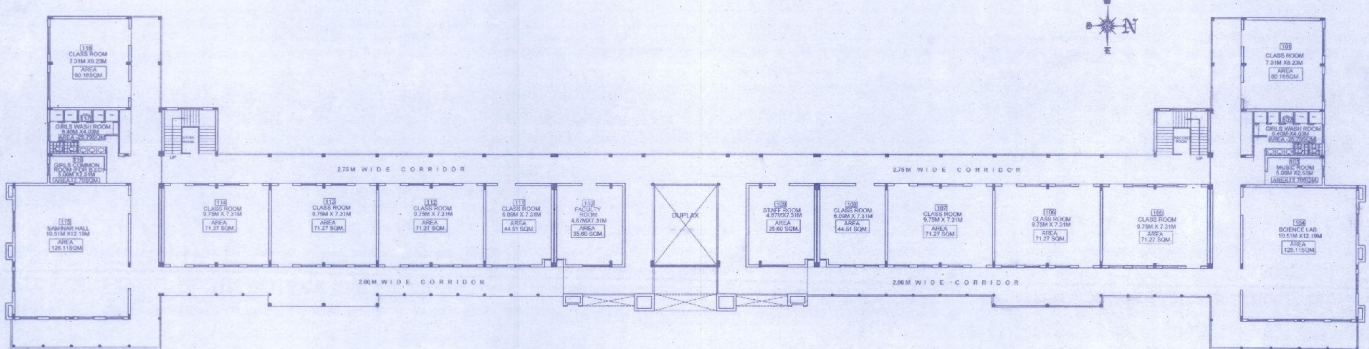

FIRST FLOOR :-

NAME OF COURSE	- B.ED(EXISTING)
NAME OF INSTITUTION	- SHRI BHAWANI NIKETAN T.T COLLEGE BEER SARKARI, SIKAR ROAD, JAIPUR.
PLOT NO.	- 10
KHASRA NO.	- 10
TOTAL LAND AREA	- 10 ACRE.
TOTAL LAND AREA	- 40468.22 SQMT.
TOTAL BUILT-UP AREA	- 2139.41 SQMT.
GRAND TOTAL BUILT-UP AREA	- 4278.82 SQMT.

सहित
श्री भवानी निकेतन शिक्षा समिति
जापुर

सहित
श्री भवानी निकेतन शिक्षा समिति
जापुर

सहित
Assistant Engineer
PWD Sub-Division
North, JAIPUR

FIRST FLOOR PLAN OF SHRI BHAWANI NIKETAN T.T COLLEGE, BEER SARKARI, SIKAR ROAD , JAIPUR.